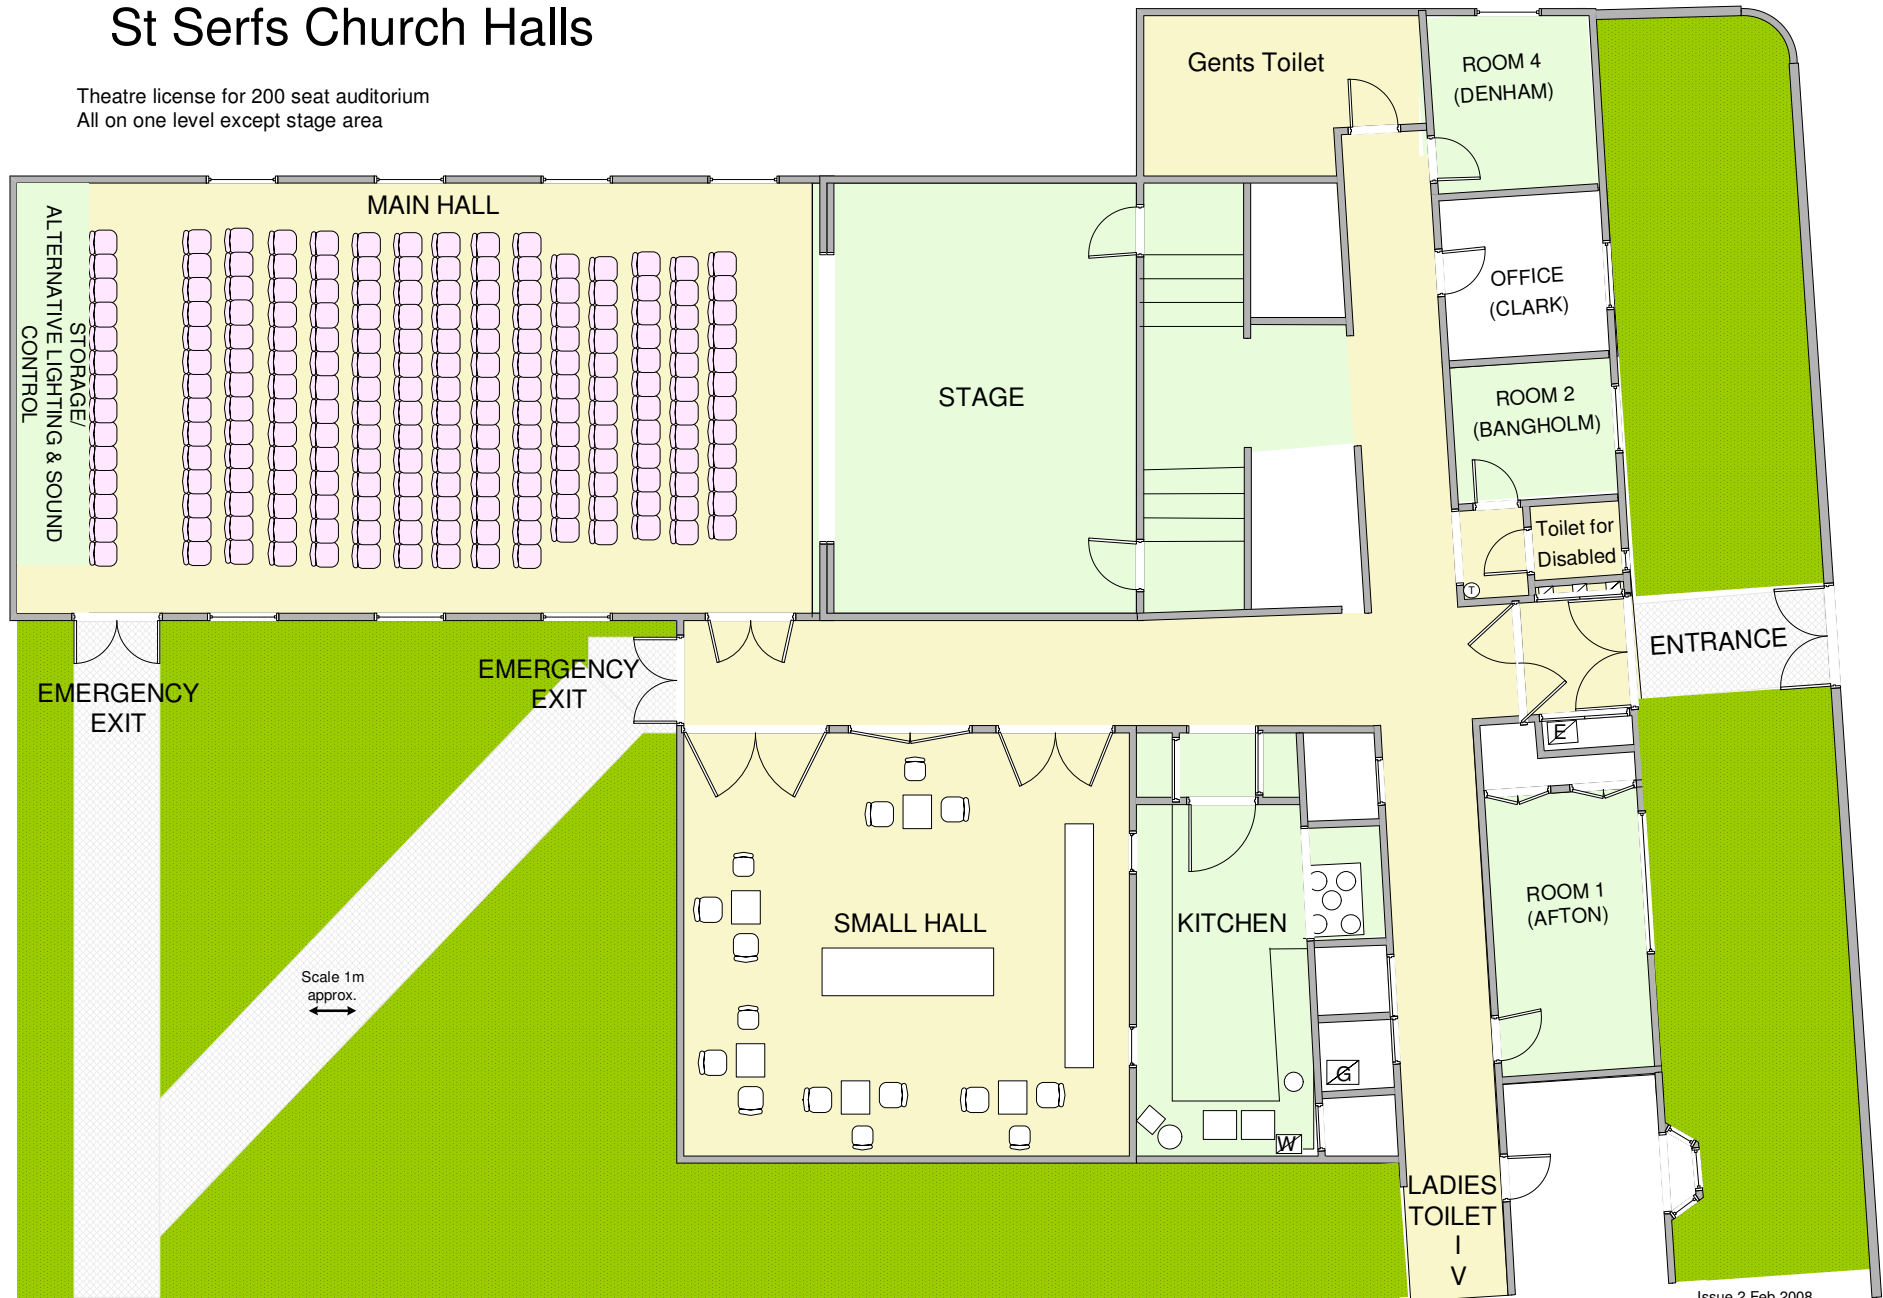

St Serfs Church Halls

Theatre license for 200 seat auditorium
All on one level except stage area

St Serfs Church Hall, Stage Dimensions

**All Dimensions are approximate
NB the stage has a rake of approx 100mm**

St Serf's Church Halls work well as a theatre with the Main Hall licensed for up to 200 seats. The adjacent small hall is used as the café during intervals with the rooms at the rear of the stage providing dressing room facilities.

The Main Hall seating is normally arranged as 5 rows of 12 seats and 10 rows of 14 seats.

The lighting and sound can either be controlled from the wings or the back of the hall.

Links to the back of the hall include: -

- a) DMX link for lighting (5 pin XLR)
- b) 8+4 way XLR sound cable individually screened
- c) 4 x speaker unscreened ¼" mono jack links.

The stage is typically set up with

Main House curtain with hand winch (SR) and dark green house tabs.
Two Traverse curtain rails with rope pulleys (SR) and black traverse tabs.
Three Swipe Tracks
Three Black Borders
Six Swivel brackets with black legs