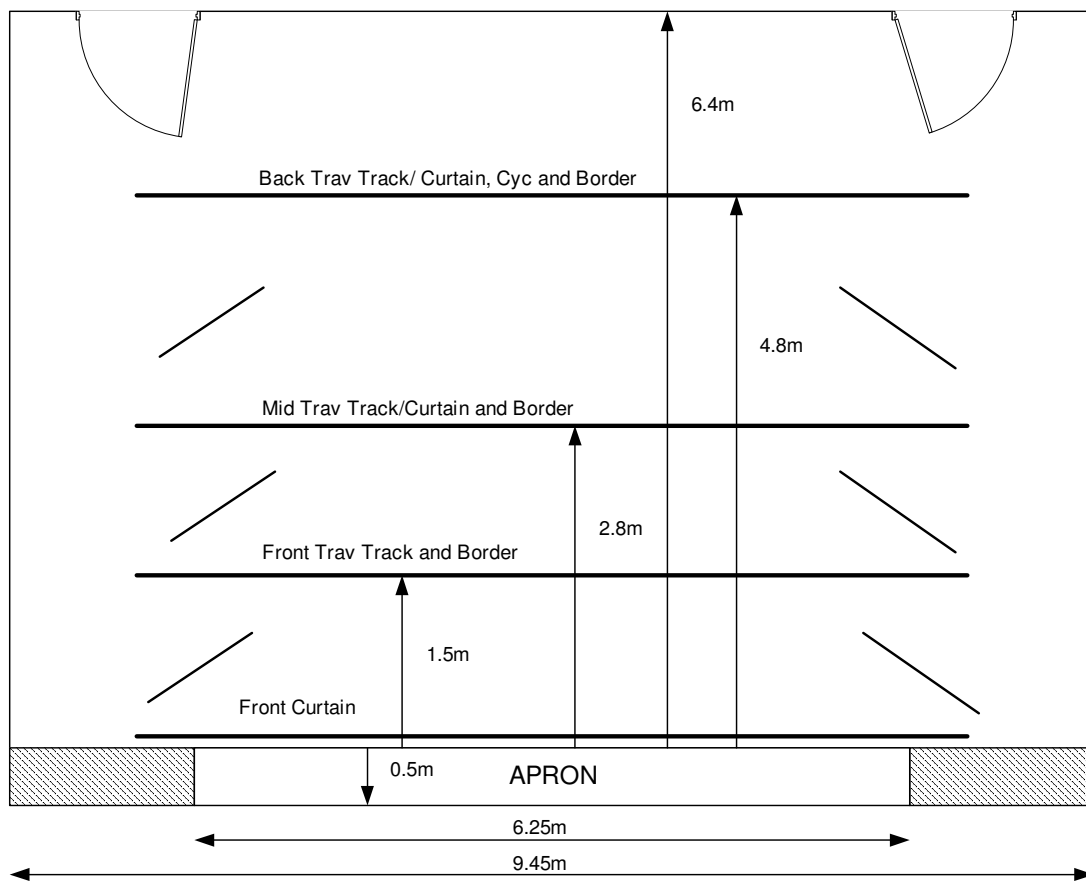

St Serfs Church Halls

Theatre license for 200 seat auditorium
All on one level except stage area

St Serfs Church Hall, Stage Dimensions

**All Dimensions are approximate
NB the stage has a rake of approx 100mm**

St Serf's Church Halls work well as a theatre with the Main Hall licensed for up to 200 seats. The adjacent small hall is used as the café during intervals with the rooms at the rear of the stage providing dressing room facilities.

The Main Hall seating is normally arranged as 5 rows of 12 seats and 10 rows of 14 seats.

The lighting and sound can either be controlled from the wings or the back of the hall.

Links to the back of the hall include: -

- a) DMX link for lighting (5 pin XLR)
- b) 8+4 way XLR sound cable individually screened
- c) 4 x speaker unscreened ¼" mono jack links.

The stage is typically set up with

Main House curtain with hand winch (SR) and dark green house tabs.
Two Traverse curtain rails with rope pulleys (SR) and black traverse tabs.
Three Swipe Tracks
Three Black Borders
Six Swivel brackets with black legs