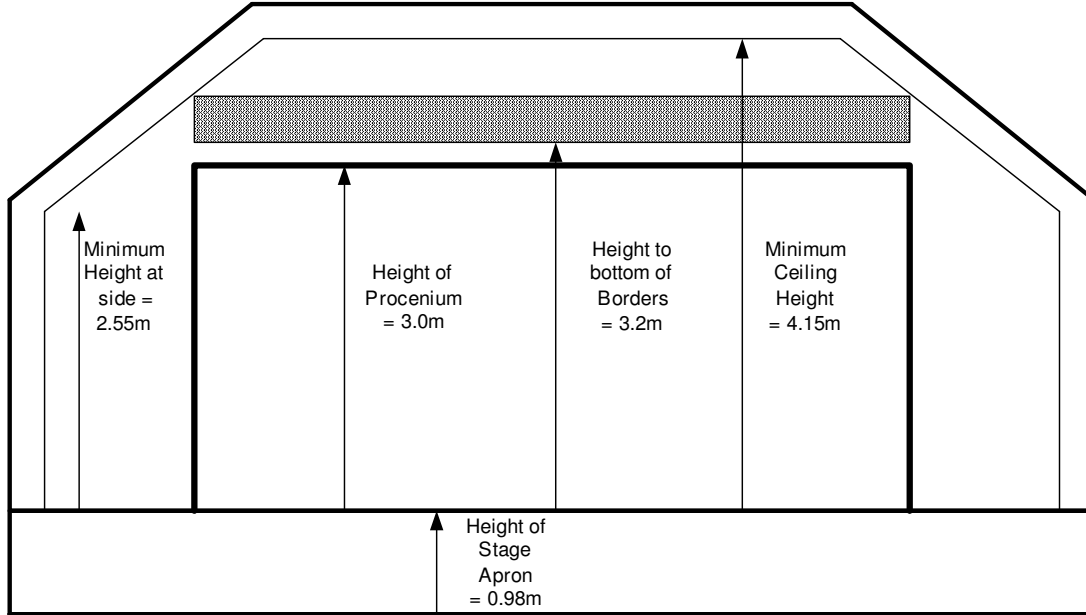

St Serfs Church Halls

Theatre license for 200 seat auditorium
All on one level except stage area

St Serfs Church Hall, Stage Dimensions

**All Dimensions are approximate
NB the stage has a rake of approx 100mm**

St Serf's Church Halls work well as a theatre with the Main Hall licensed for up to 200 seats. The adjacent small hall is used as the café during intervals with the rooms at the rear of the stage providing dressing room facilities.

The Main Hall seating is normally arranged as 5 rows of 12 seats and 10 rows of 14 seats.

The lighting and sound can either be controlled from the wings or the back of the hall.

Links to the back of the hall include: -

- a) DMX link for lighting (5 pin XLR)
- b) 8+4 way XLR sound cable individually screened
- c) 4 x speaker unscreened ¼" mono jack links.

The stage is typically set up with

Main House curtain with hand winch (SR) and dark green house tabs.
Two Traverse curtain rails with rope pulleys (SR) and black traverse tabs.
Three Swipe Tracks
Three Black Borders
Six Swivel brackets with black legs